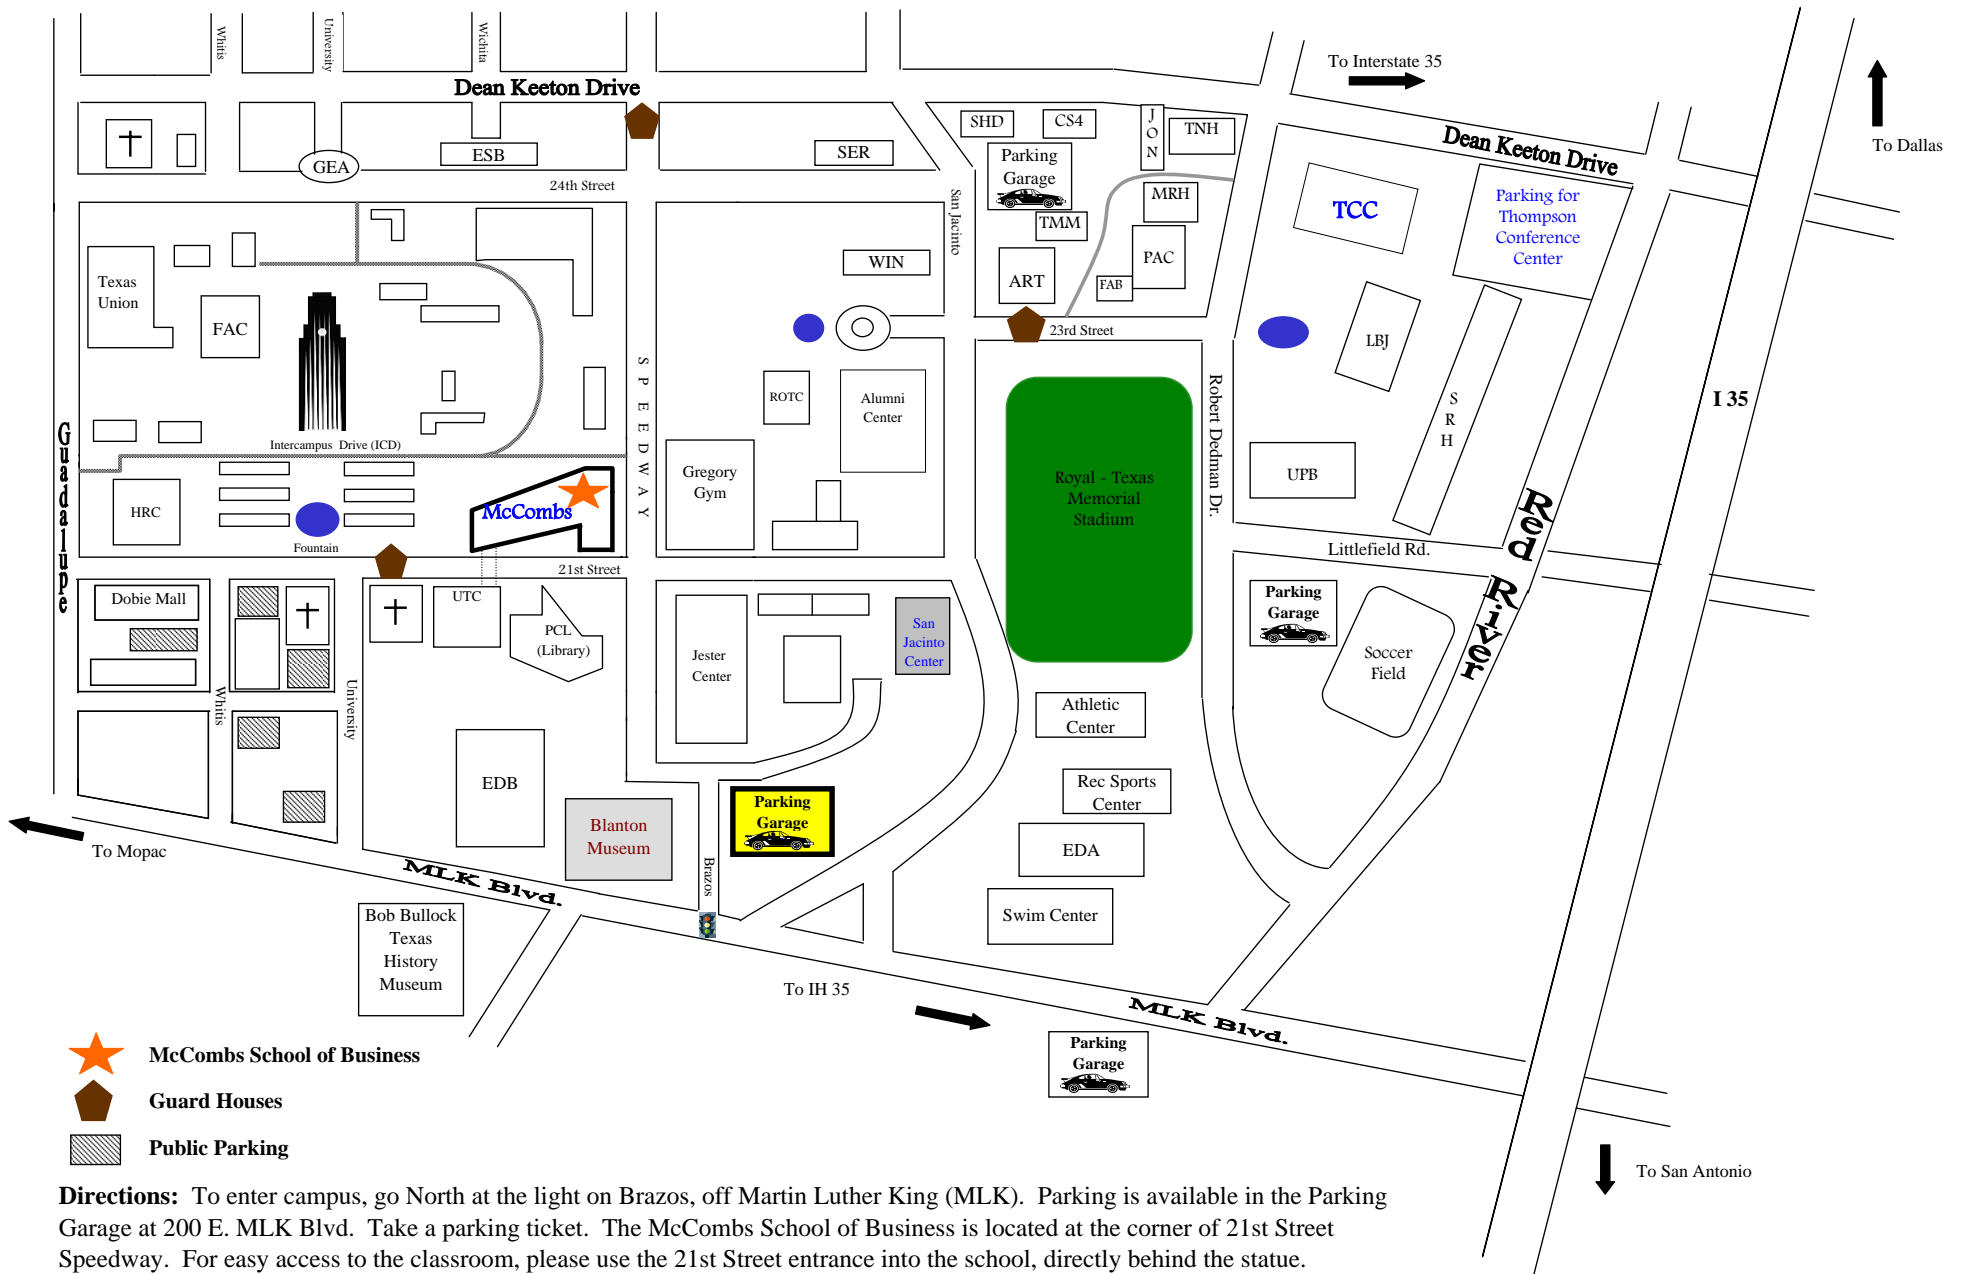

Texas Executive Education

University of Texas at Austin
21st Street & Speedway
GSB 5.132

-  **McCombs School of Business**
-  **Guard Houses**
-  **Public Parking**

Directions: To enter campus, go North at the light on Brazos, off Martin Luther King (MLK). Parking is available in the Parking Garage at 200 E. MLK Blvd. Take a parking ticket. The McCombs School of Business is located at the corner of 21st Street Speedway. For easy access to the classroom, please use the 21st Street entrance into the school, directly behind the statue. You will find the elevators on your right and the escalators directly in front of you. The classroom will be on the fifth floor.

Map is not to scale

If you have any difficulty, please call 471-5893.